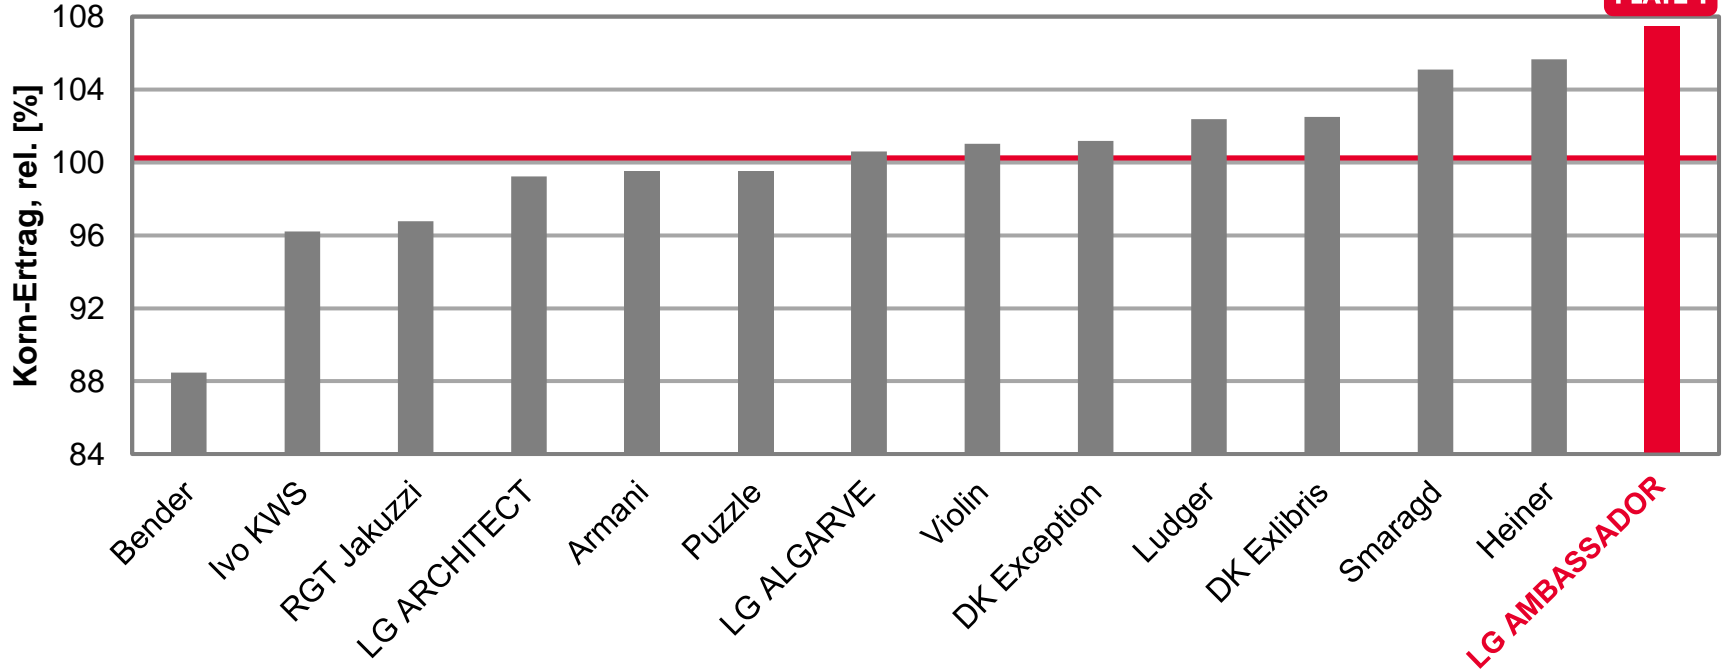

LG-AMBASSADOR - PLATZ 1 IM MITTEL 2020/2021 AUF LÖSS-STANDORTEN

LSV Winterraps 2020/2021, Mittel Löss-Standorte

Ø 100 Mittel = 42,6 [dt/ha] Kornertrag

Quelle: Sächsisches LfLUG, LSV Winterraps Ergebnisse 2021,
Verrechnung Limagrain, Stand: 04.08.21